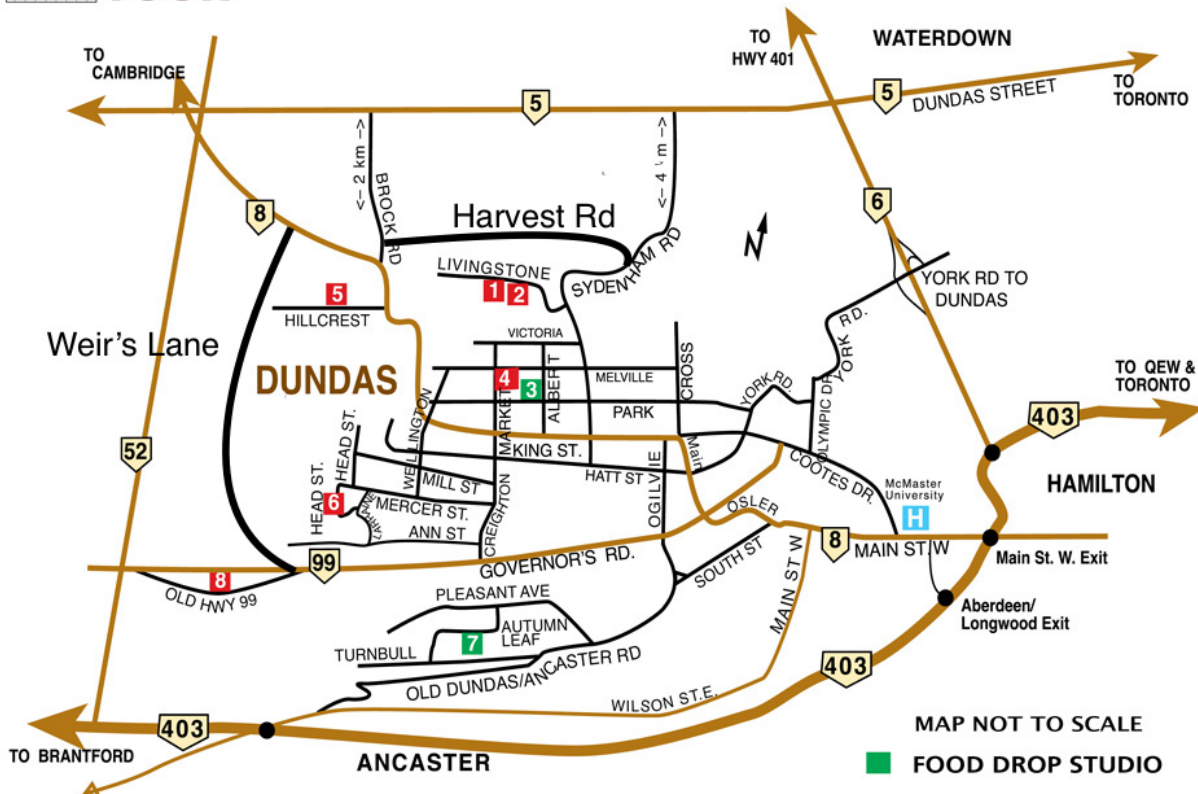

Due to recent road closures please note access to studio 5 is closed along King Street. Please see map for alternate routes.

The 2019
Dundas
STUDIO
TOUR

Heading from Studio 1 and 2 you can travel left onto Sydenham and at the three way delta go straight and turn left on Harvest Road to Brock Road. At the road closed sign turn left again towards Hillcrest on your right.

Or

Heading from Studio 8 turn right onto Govenors Road and then Left onto Weirs Lane across to Hwy 8 and turn right onto Hwy 8 and follow it around and down to Hillcrest on your right.